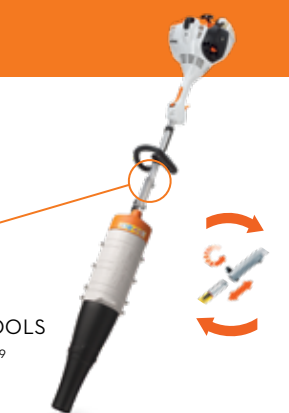

REDEEM YOUR FREE ROTATING NOZZLE AT STIHL.CA.

GAS KOMBISYSTEM

KM 56 RC-E
GAS KOMBISYSTEM

27.2 CC • 0.8 KW • 4.3 KG/9.5 LB [Ⓞ]

\$329⁹⁹

MSRP

KM 56 RC-E with BG-KM
Blower KombiTool as shown

\$509⁹⁸

Push-in connection
with rotating screw

THE RIGHT TOOL FOR
EVERY JOB. 15 KOMBITOOLS
STARTING AT ONLY \$99⁹⁹

\$149⁹⁹
**BRUSHCUTTER
FS-KM**
4180 200 0478

\$299⁹⁹
**POLE PRUNER
HT-KM**
4182 200 0211

\$379⁹⁹
**ADJUSTABLE HEDGE
TRIMMER HL-KM (0°-145°)**
4243 740 5003